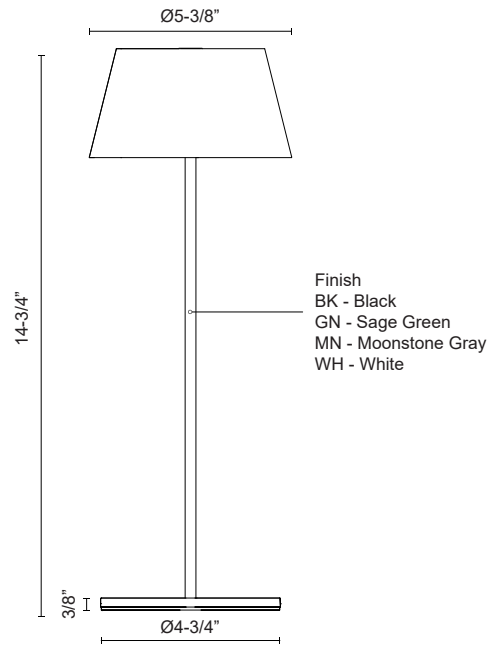

DARIO
TL65614
TABLE LAMPS

PROJECT

TL65614-WH
White

TL65614-GN
Sage Green

TL65614-BK
Black

TL65614-MN
Moonstone Gray

SPECIFICATION DETAILS

Fixture Dimensions	D5-3/8" x H14-3/4"
Light Source	LED
Wattage	3W
Total Lumens	200lm
Delivered Lumens	BK-125lm*; GN-130lm*; MN-130lm*; WH-140lm*;
Voltage	LI-Battery
Color Temperature	2700K
CRI (Ra)	90CRI
Optional Color Temps	2700K - 5000K Available, Minimum Order Quantities Apply
LED Rated Life	50,000 hours
Dimming	Touch dimmer
Diffuser Details	Frosted Acrylic Lens
Shade Details	Steel Shade
Location	Dry
Illumination Direction	Down
Base Dimensions	D4-3/4" x H3/8"
Material	Steel + Acrylic
Paint Finish	BK01; GN; MN; WH01;

* For custom options, consult factory for details.

* For warranty information, please visit www.kuzcolighting.com/warranty

DESCRIPTION

Dario features a modern pleated metal shade and an intuitive hold-to-dim feature; it redefines convenience. With Dario, rechargeable ambiance is at your fingertips, effortlessly adjustable to suit any mood. Illuminate your space with grace and ease, courtesy of the Dario integrated LED table lamp.

- Rechargeable table lamp (charger included)
- Integrated LED, no need for bulbs
- Hold-to-dim feature
- 5 Hours of illumination on 100% brightness
- Finish options: Sage Green, White, Black, and Moonstone Grey